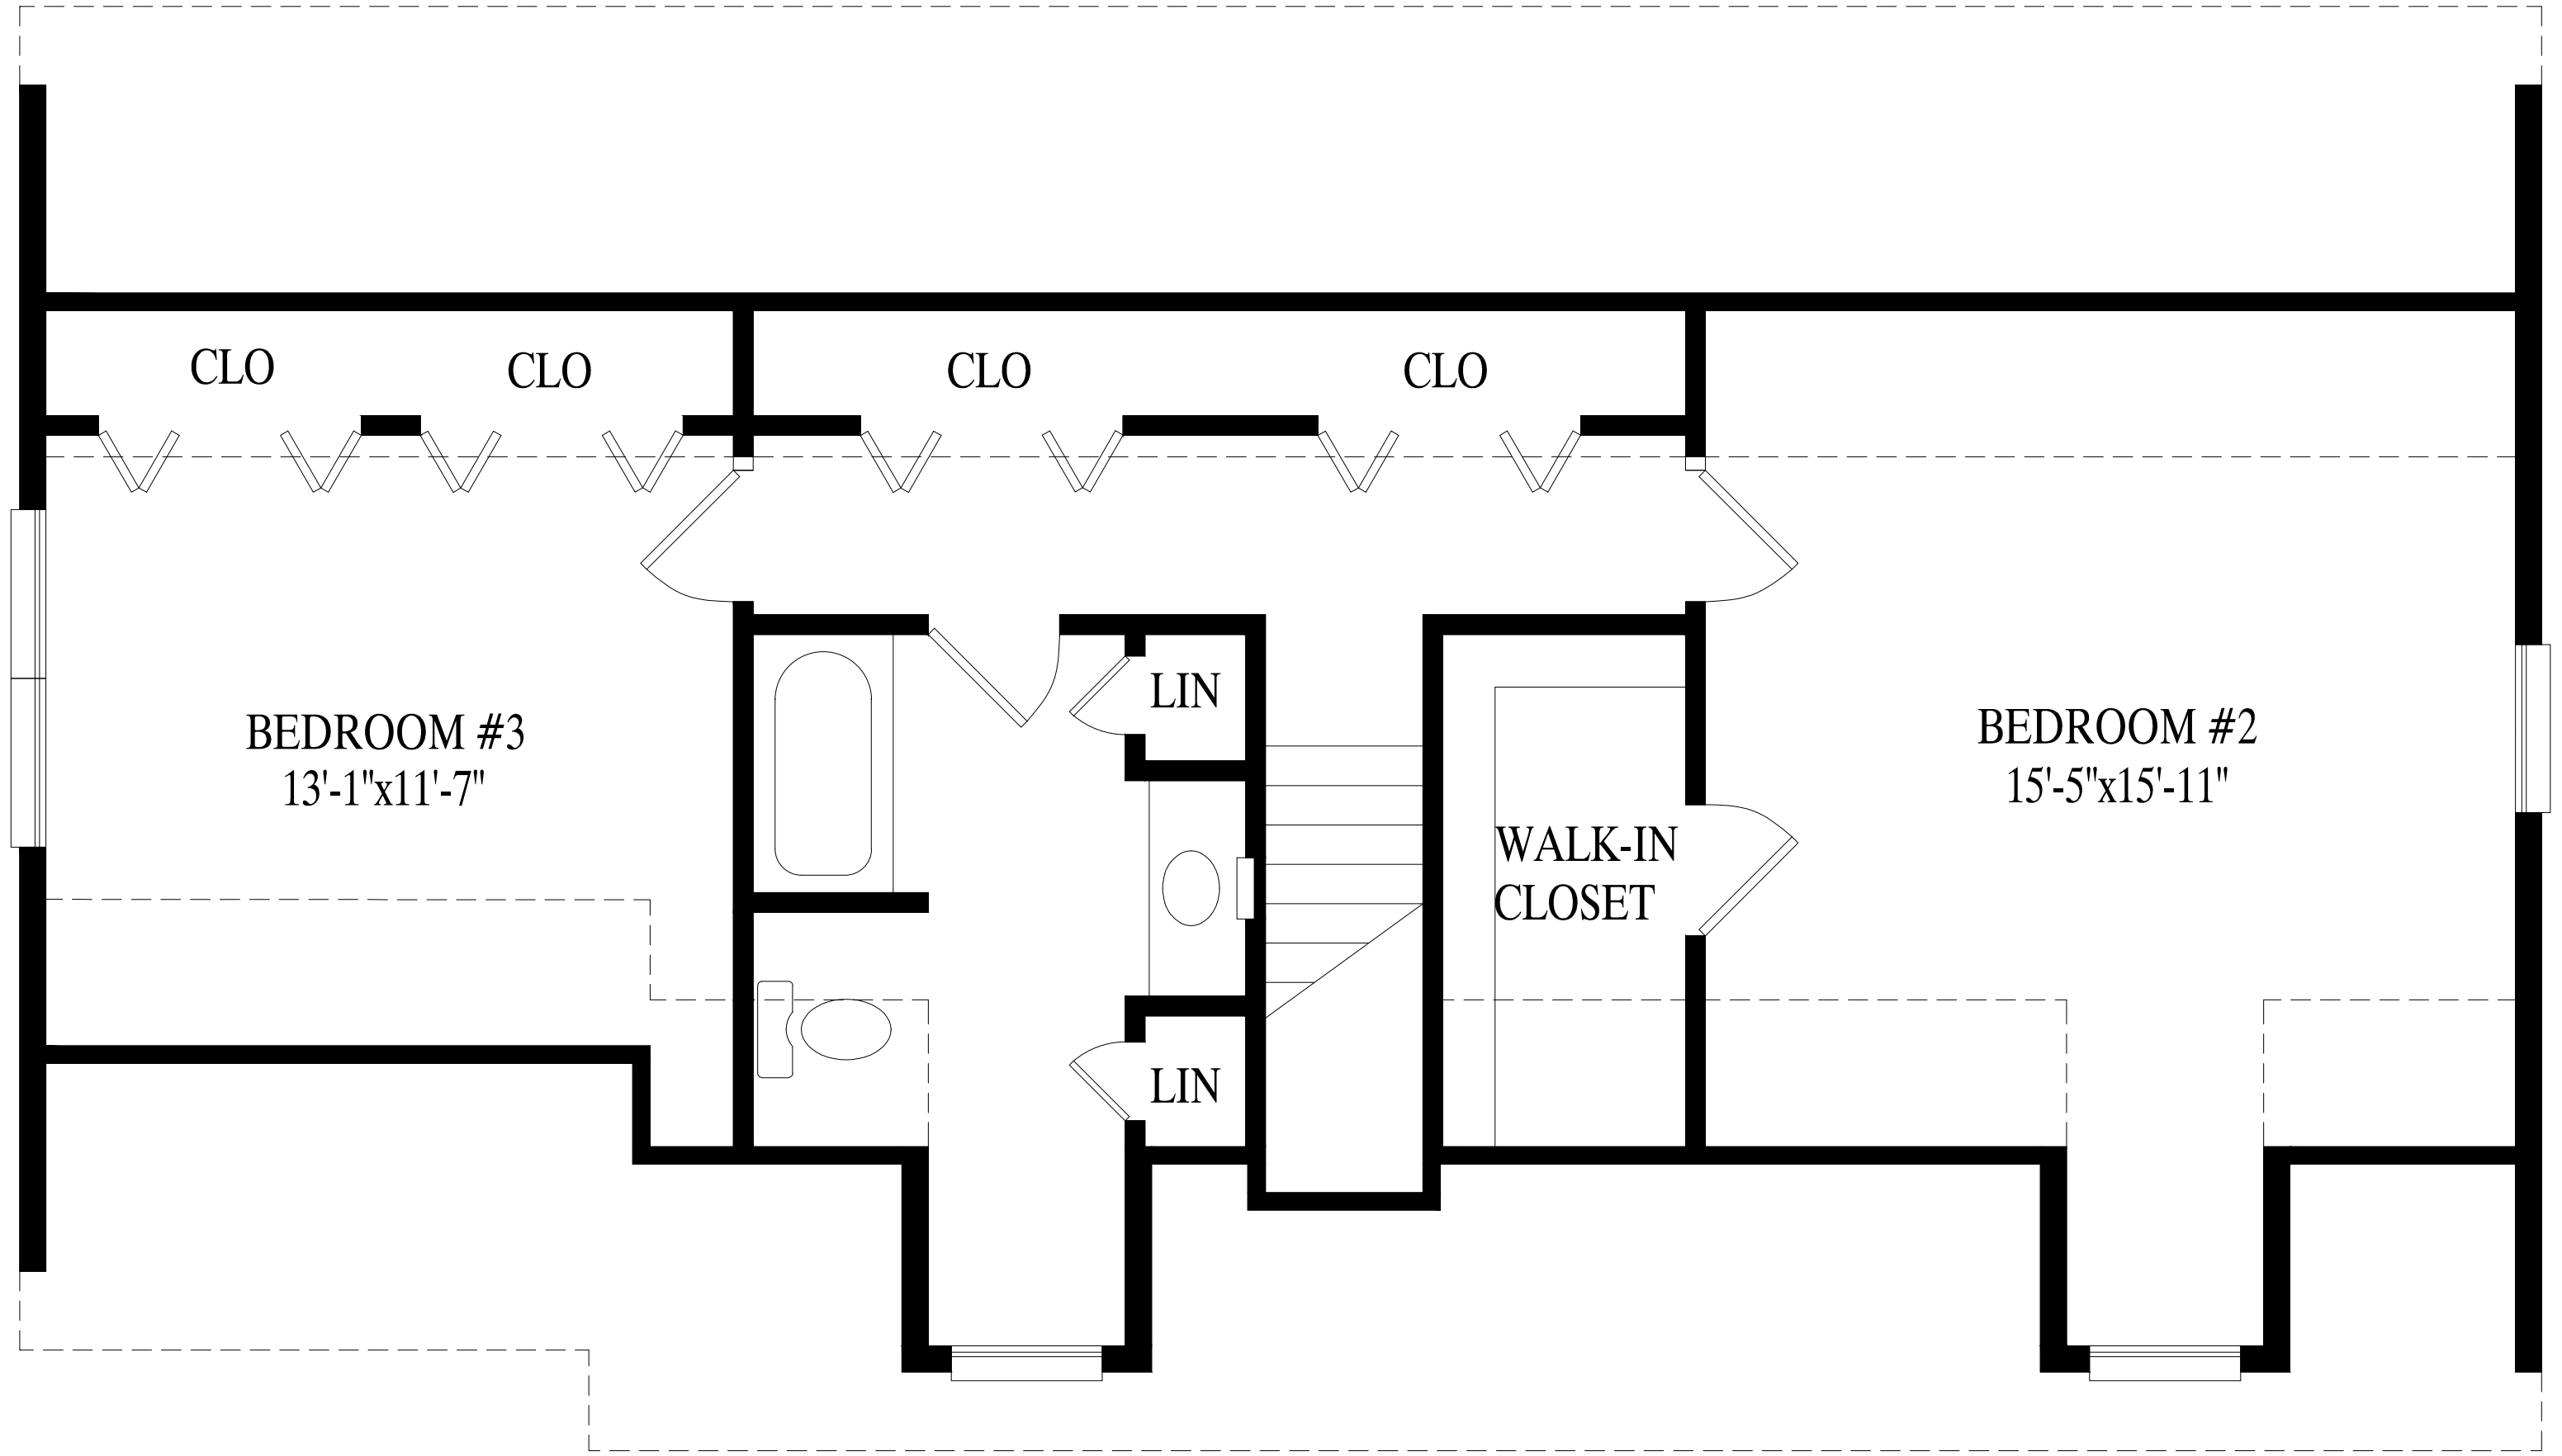

# *"The Freeport"*

Freeport  
27' 6" X 48' Cape  
1297 sq. ft. first floor

BEDROOM #3  
13'-1"x11'-7"

BEDROOM #2  
15'-5"x15'-11"

WALK-IN  
CLOSET

LIN

LIN

CLO

CLO

CLO

CLO

Proposed 2nd Floor - 814 sq. ft.