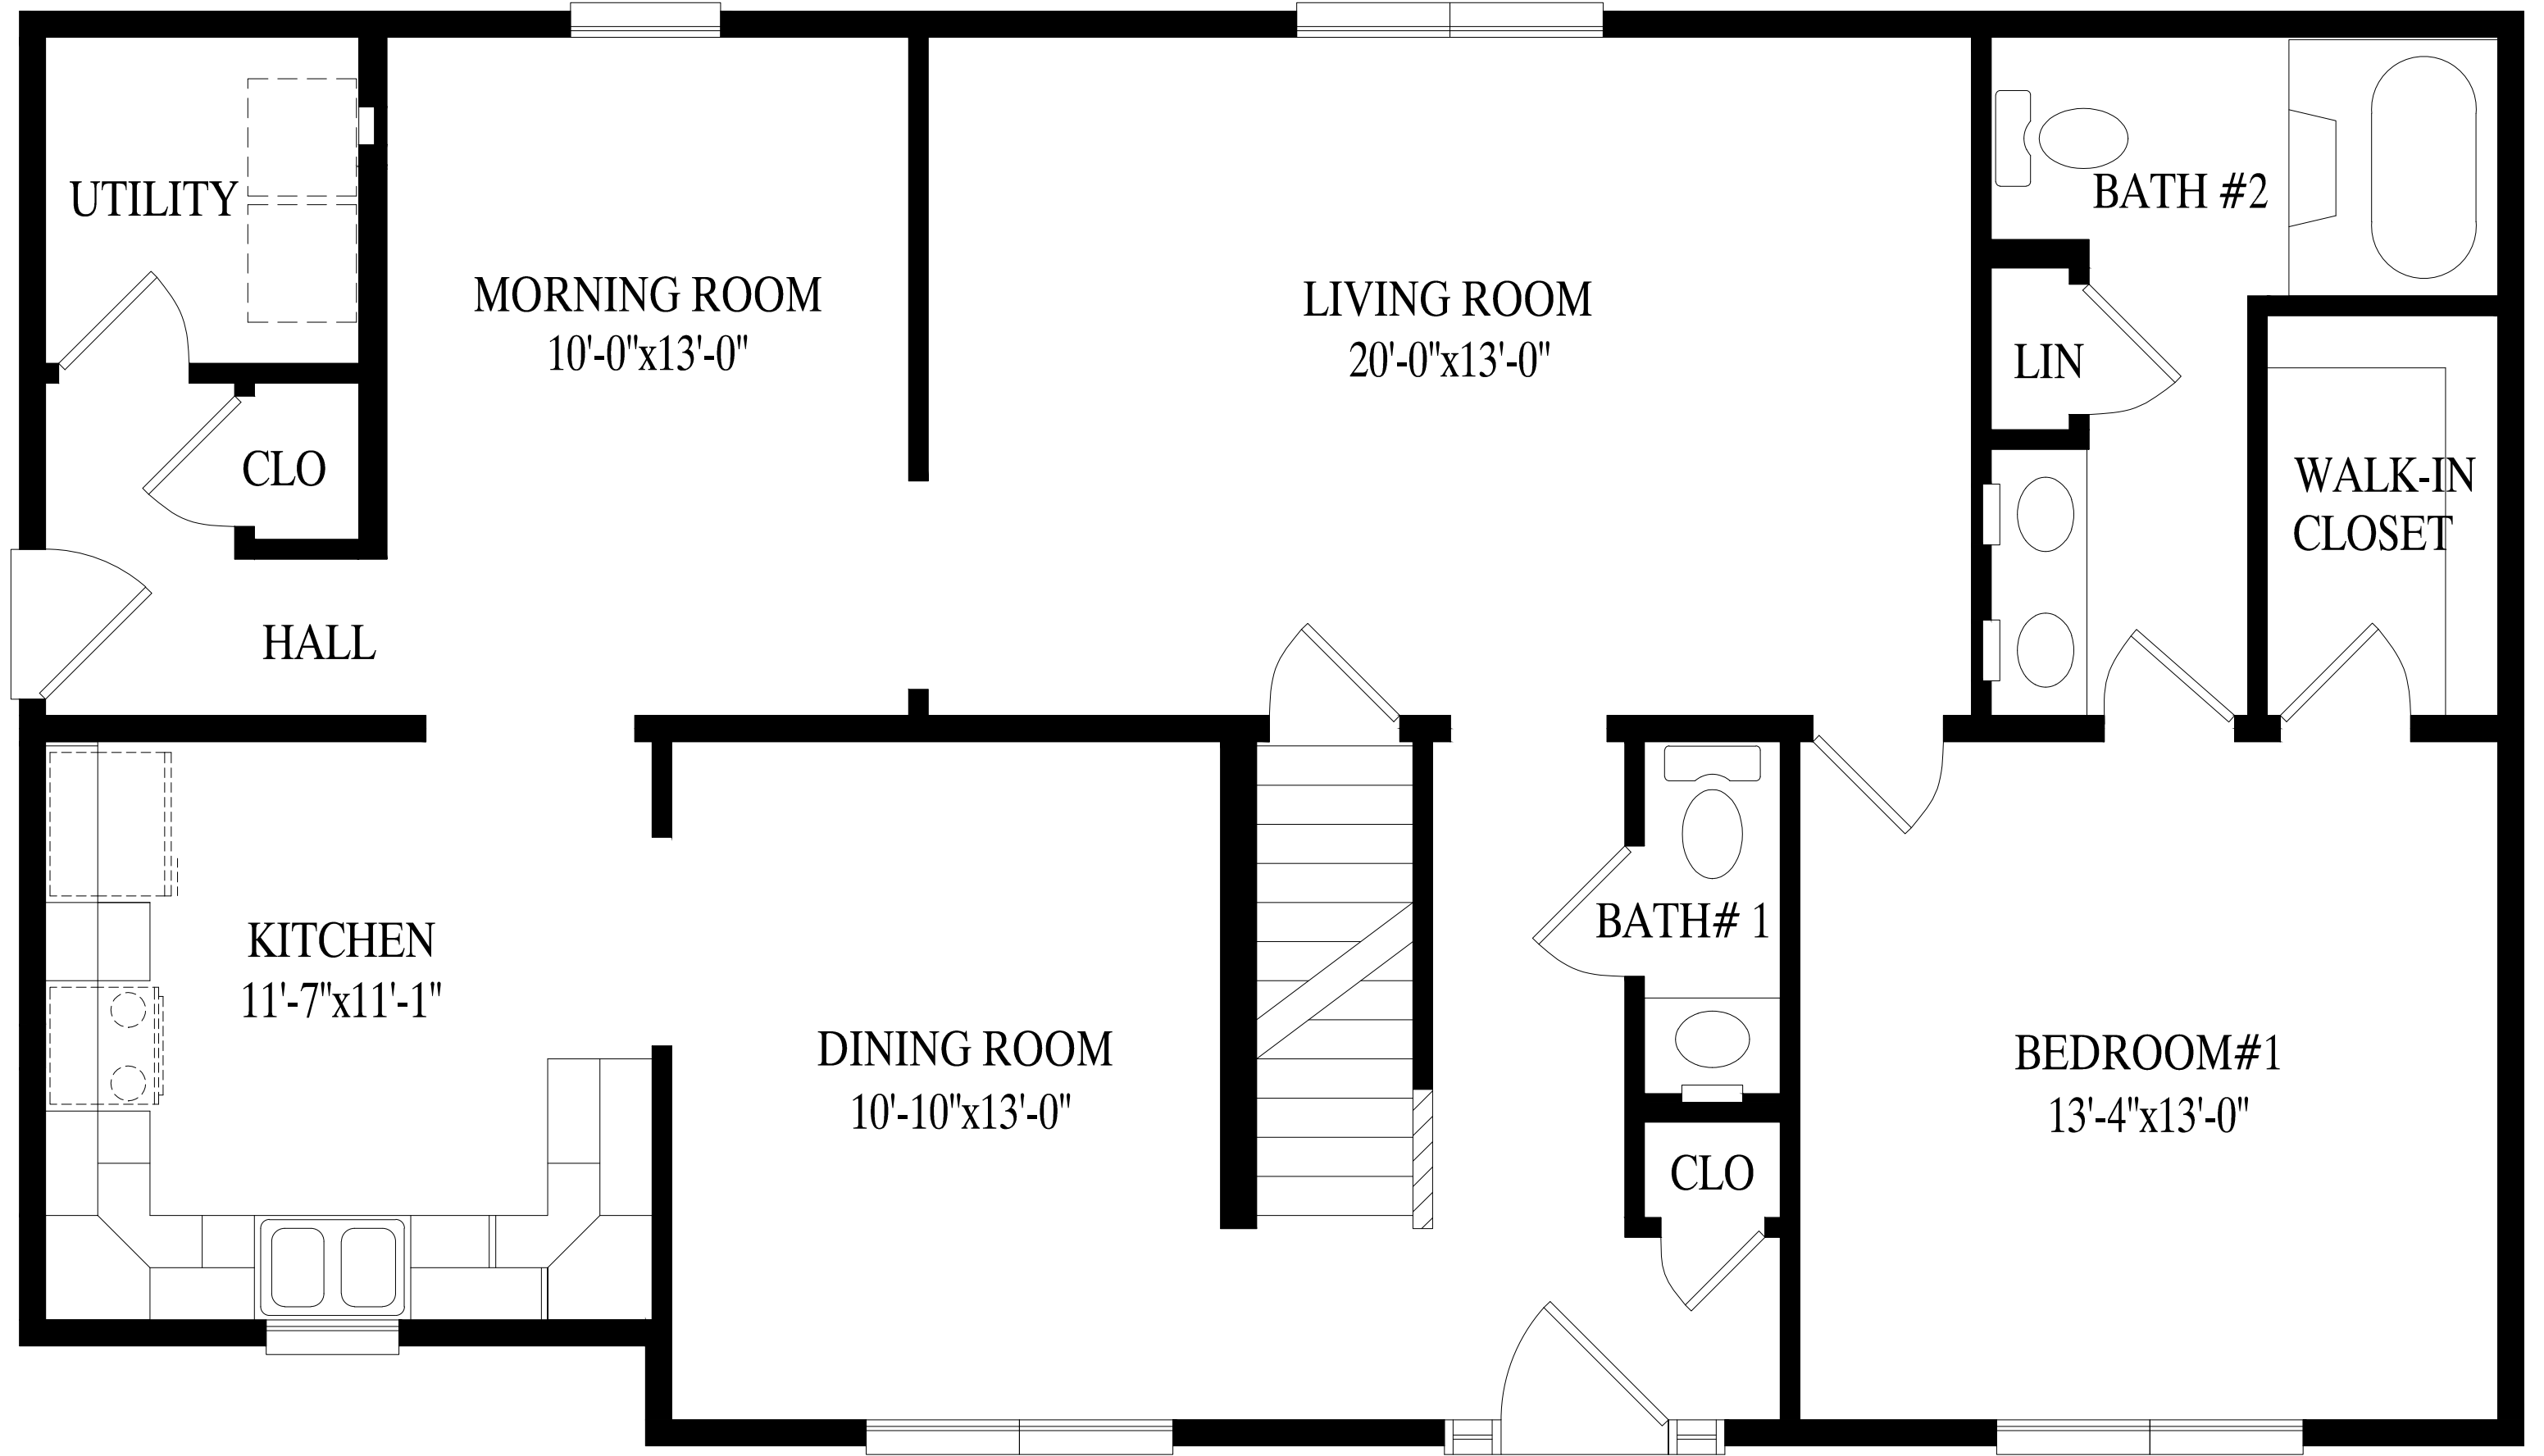

# *"The Freeport"*

Freeport  
27' 6" X 48' Cape  
1297 sq. ft. first floor

BEDROOM #3  
13'-1"x11'-7"

BEDROOM #2  
15'-5"x15'-11"

WALK-IN  
CLOSET

LIN

LIN

CLO

CLO

CLO

CLO

Proposed 2nd Floor - 814 sq. ft.