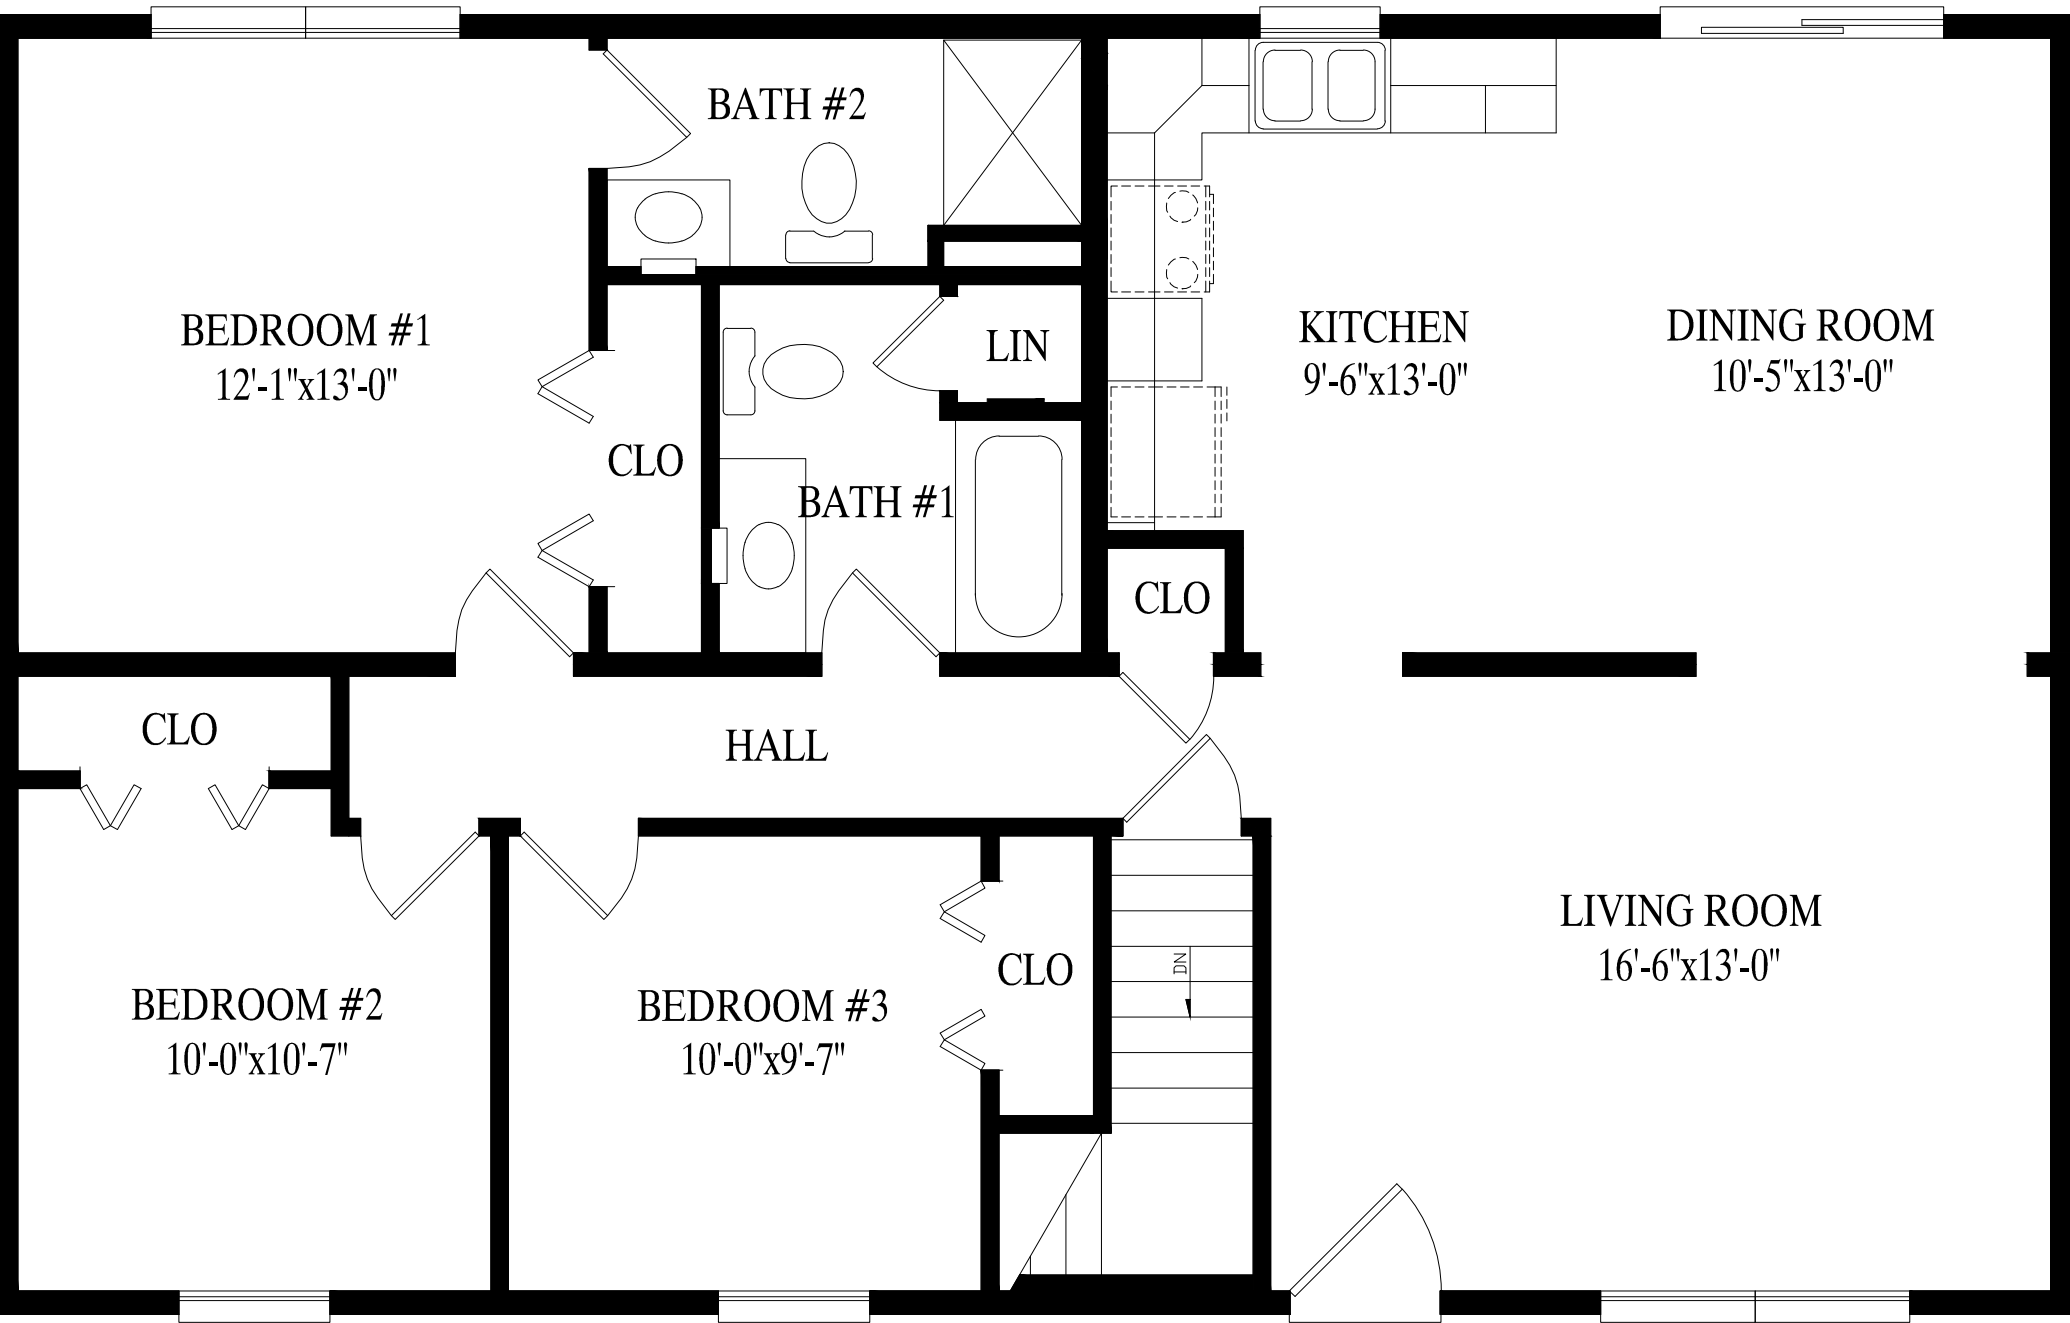

"Breezewood"

BEDROOM #1
12'-1"x13'-0"

BATH #2

KITCHEN
9'-6"x13'-0"

DINING ROOM
10'-5"x13'-0"

LIN

CLO

BATH #1

CLO

CLO

HALL

BEDROOM #2
10'-0"x10'-7"

BEDROOM #3
10'-0"x9'-7"

CLO

DN

LIVING ROOM
16'-6"x13'-0"

Breezewood
27' 6" X 44' Ranch
1210 Total Sq. Ft.