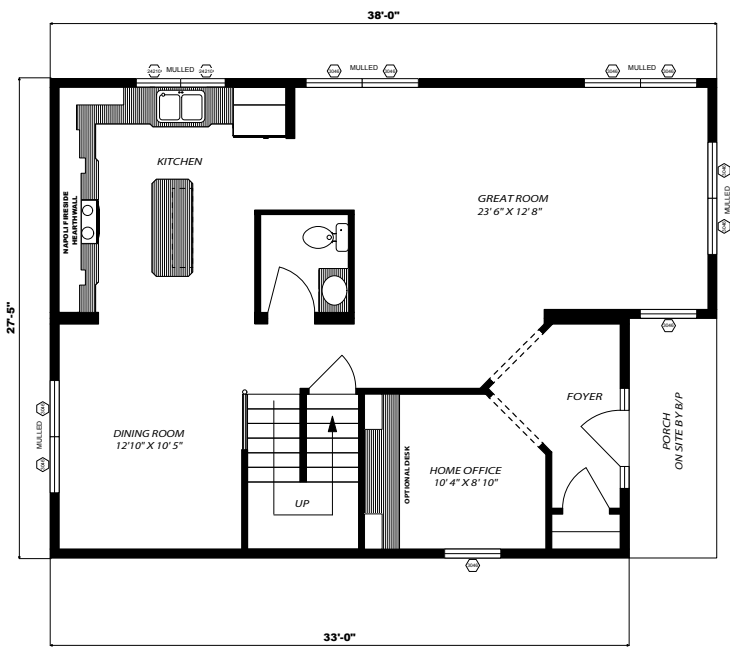

THE ASPENDALE

3 bedrooms | 2.5 baths | approx. 1,847 sq. ft.

PLEASANT VALLEY
HOMES
DESIGN FOR LIFE

First Floor

Second Floor