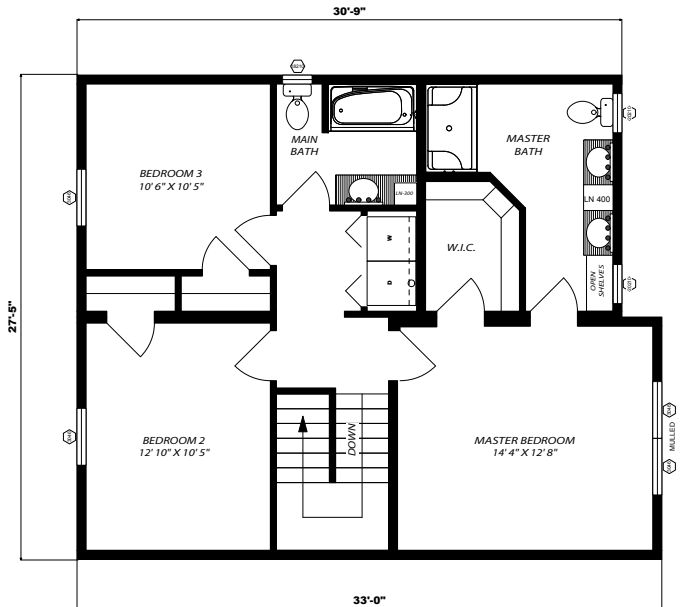

THE ASPENDALE

3 bedrooms | 2.5 baths | approx. 1,847 sq. ft.

PLEASANT VALLEY
HOMES
DESIGN FOR LIFE

First Floor

Second Floor