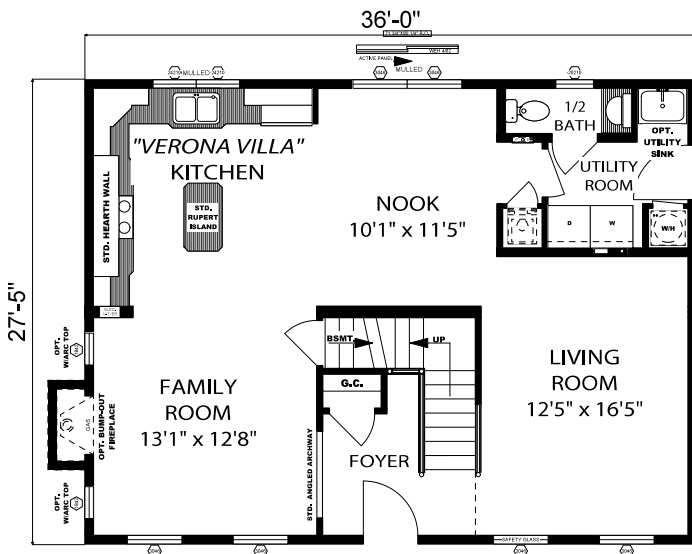

SHIRLEY

3 bedrooms | 2.5 baths | approx. 1,974 sq. ft.

PLEASANT VALLEY
HOMES
DESIGN FOR LIFE

First Floor

Second Floor