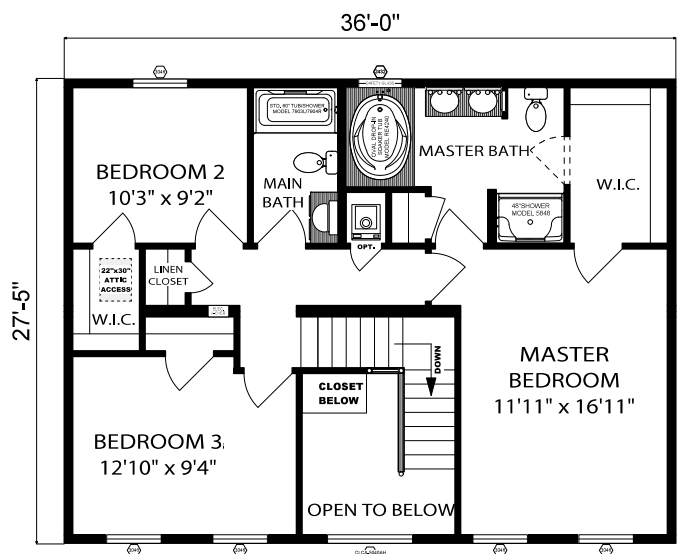

SHIRLEY

3 bedrooms | 2.5 baths | approx. 1,974 sq. ft.

PLEASANT VALLEY
HOMES
DESIGN FOR LIFE

First Floor

Second Floor