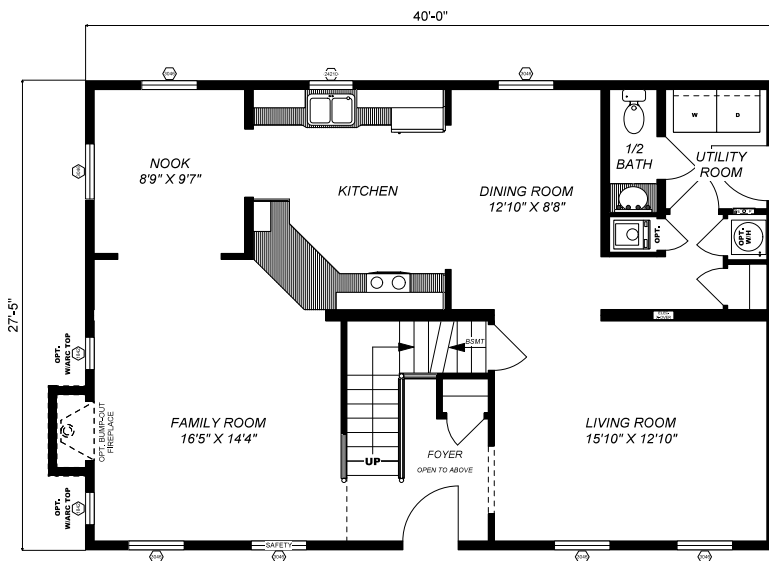

# FELICITY

3 bedrooms | 2.5 baths | approx. 2,194 sq. ft.

PLEASANT VALLEY  
HOMES  
DESIGN FOR LIFE

First Floor

Second Floor