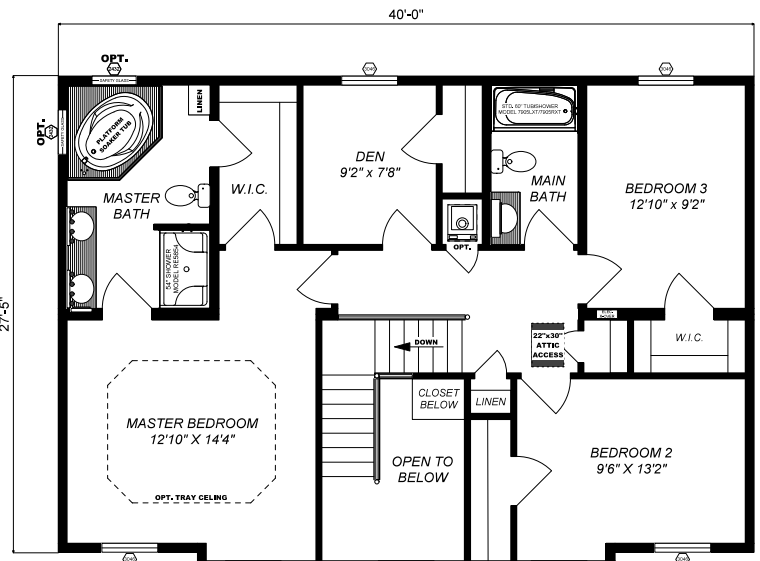

# FELICITY

3 bedrooms | 2.5 baths | approx. 2,194 sq. ft.

PLEASANT VALLEY  
HOMES  
DESIGN FOR LIFE

First Floor

Second Floor