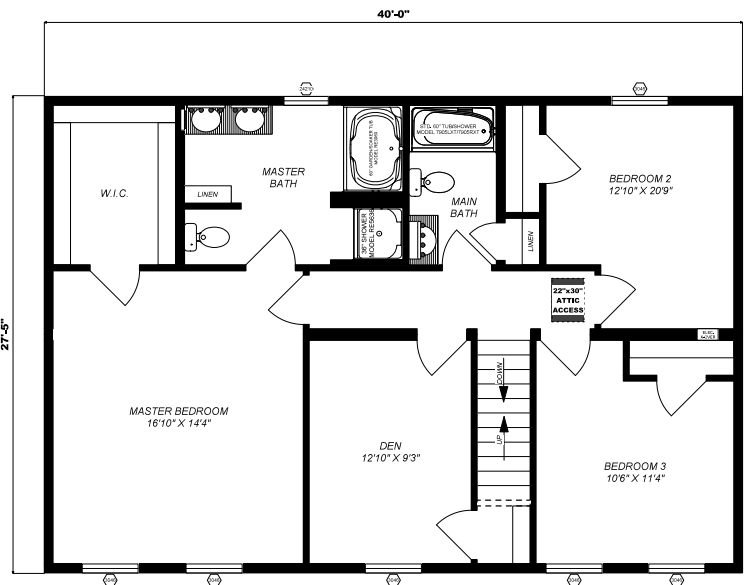

WESTFIELD

3 bedrooms | 2.5 baths | approx. 2,194 sq. ft.

PLEASANT VALLEY
HOMES
DESIGN FOR LIFE

First Floor

Second Floor