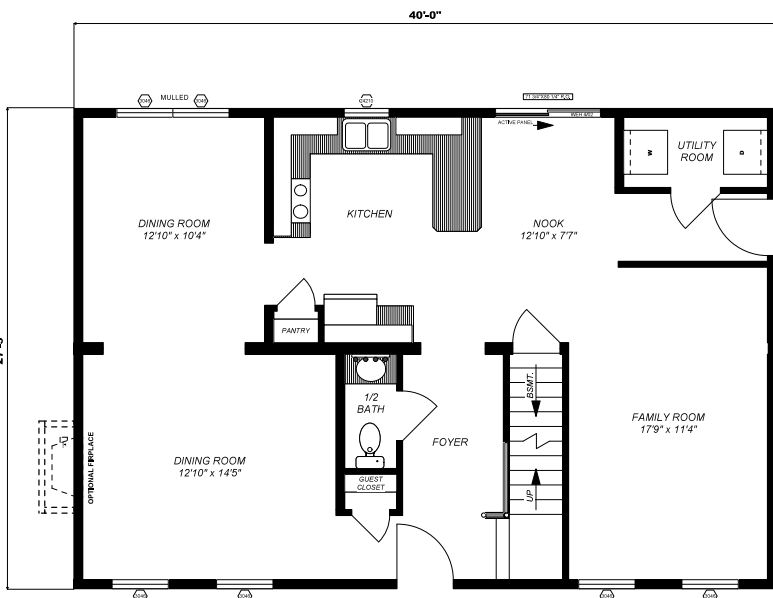

WESTFIELD

3 bedrooms | 2.5 baths | approx. 2,194 sq. ft.

PLEASANT VALLEY
HOMES
DESIGN FOR LIFE

First Floor

Second Floor