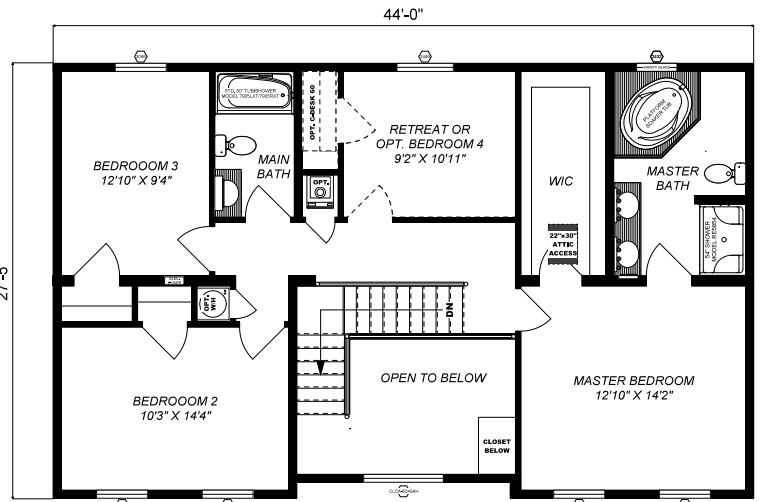

CHELSEA

4 bedrooms | 2.5 baths | approx. 2,413 sq. ft.

PLEASANT VALLEY
HOMES
DESIGN FOR LIFE

First Floor

Second Floor