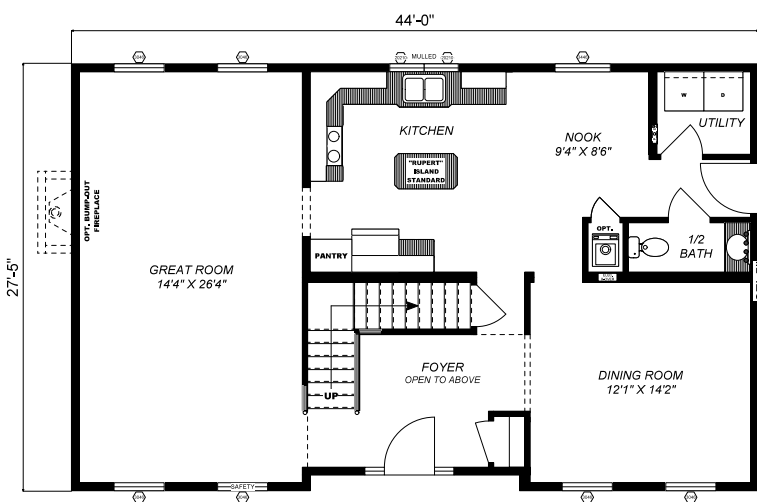

CHELSEA

4 bedrooms | 2.5 baths | approx. 2,413 sq. ft.

PLEASANT VALLEY
HOMES
DESIGN FOR LIFE

First Floor

Second Floor