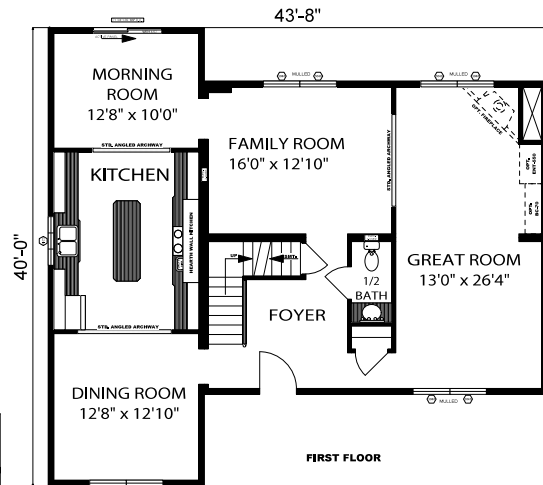

# BERKELEY

3 bedrooms | 2.5 baths  
approx. 2,738 sq. ft.

PLEASANT VALLEY  
HOMES  
DESIGN FOR LIFE