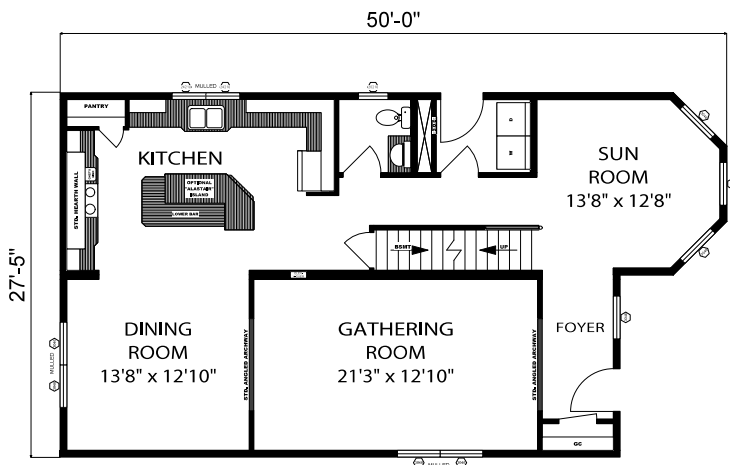

EVELYNTON

3 bedrooms | 2.5 baths | approx. 2,513 sq. ft.

PLEASANT VALLEY
HOMES
DESIGN FOR LIFE

First Floor

Second Floor

EVELYNTON PHOTOS