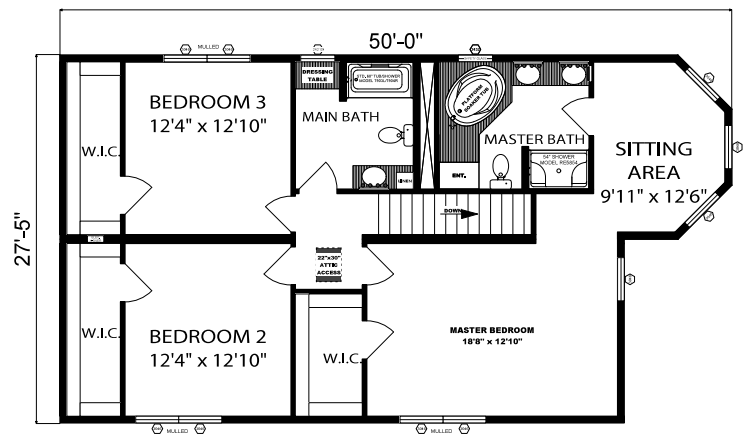

EVELYNTON

3 bedrooms | 2.5 baths | approx. 2,513 sq. ft.

PLEASANT VALLEY
HOMES
DESIGN FOR LIFE

First Floor

Second Floor

EVELYNTON PHOTOS