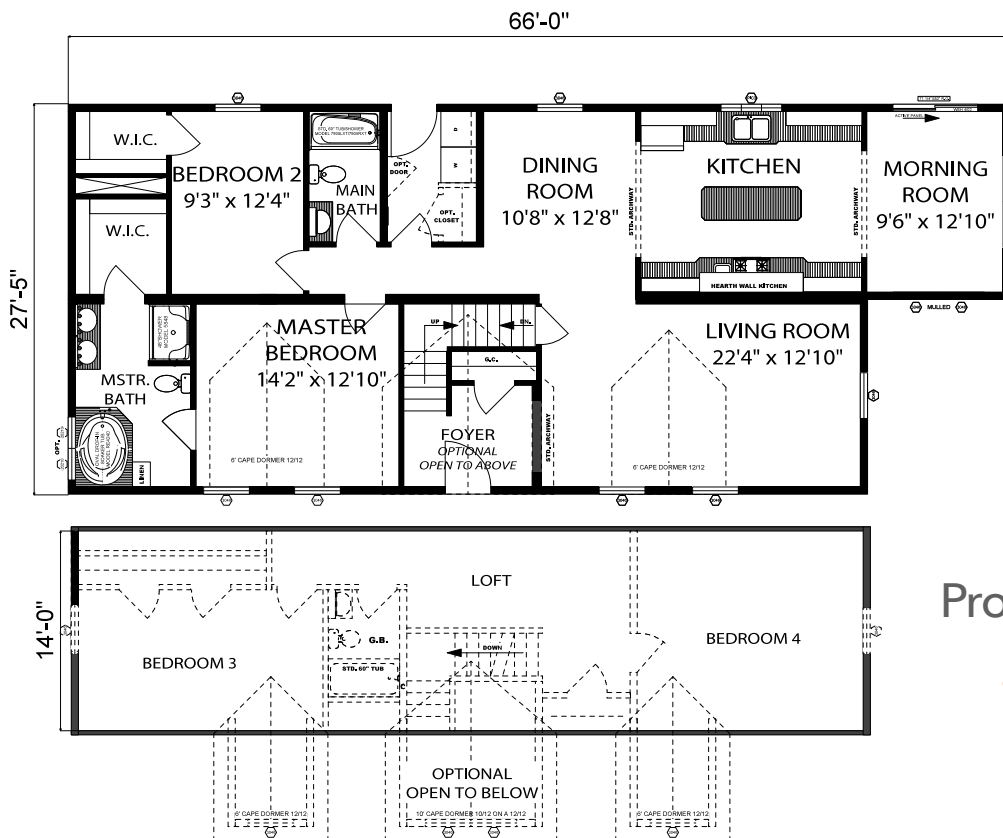

## First Floor

2 bedrooms | 2 baths  
approx. 1,465 sq. ft.

## Proposed Second Floor

2 bedrooms | 1.0 bath  
approx. 784 sq. ft.

# CAPE HENERY PHOTOS