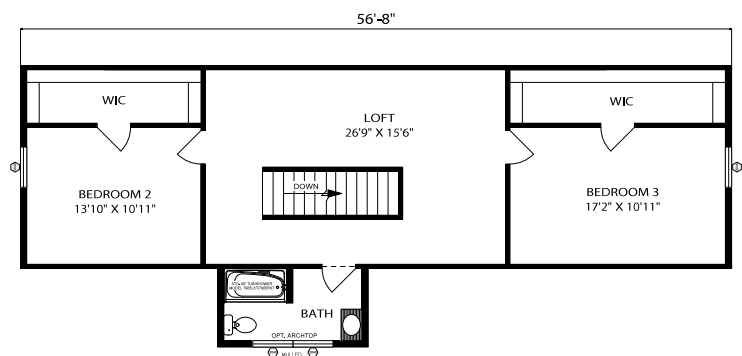

CAPE VERDE

PLEASANT VALLEY
HOMES
DESIGN FOR LIFE

First Floor

1 bedroom | 1.5 bath | approx. 1,399 sq. ft.

Proposed Second Floor

2 bedrooms | 1 bath | approx. 878 sq. ft.