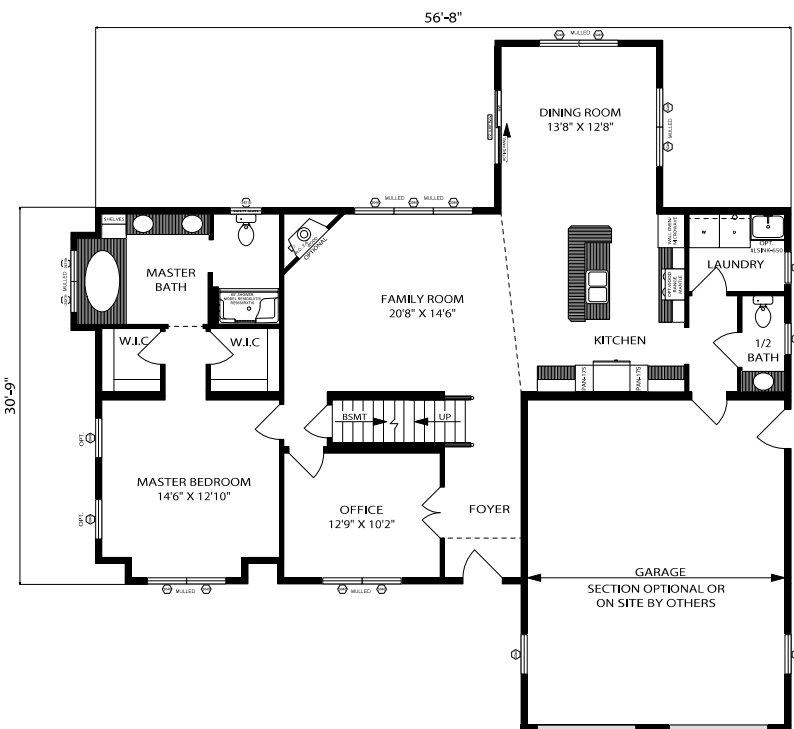

CAPE VERDE

PLEASANT VALLEY
HOMES
DESIGN FOR LIFE

First Floor

1 bedroom | 1.5 bath | approx. 1,399 sq. ft.

Proposed Second Floor

2 bedrooms | 1 bath | approx. 878 sq. ft.