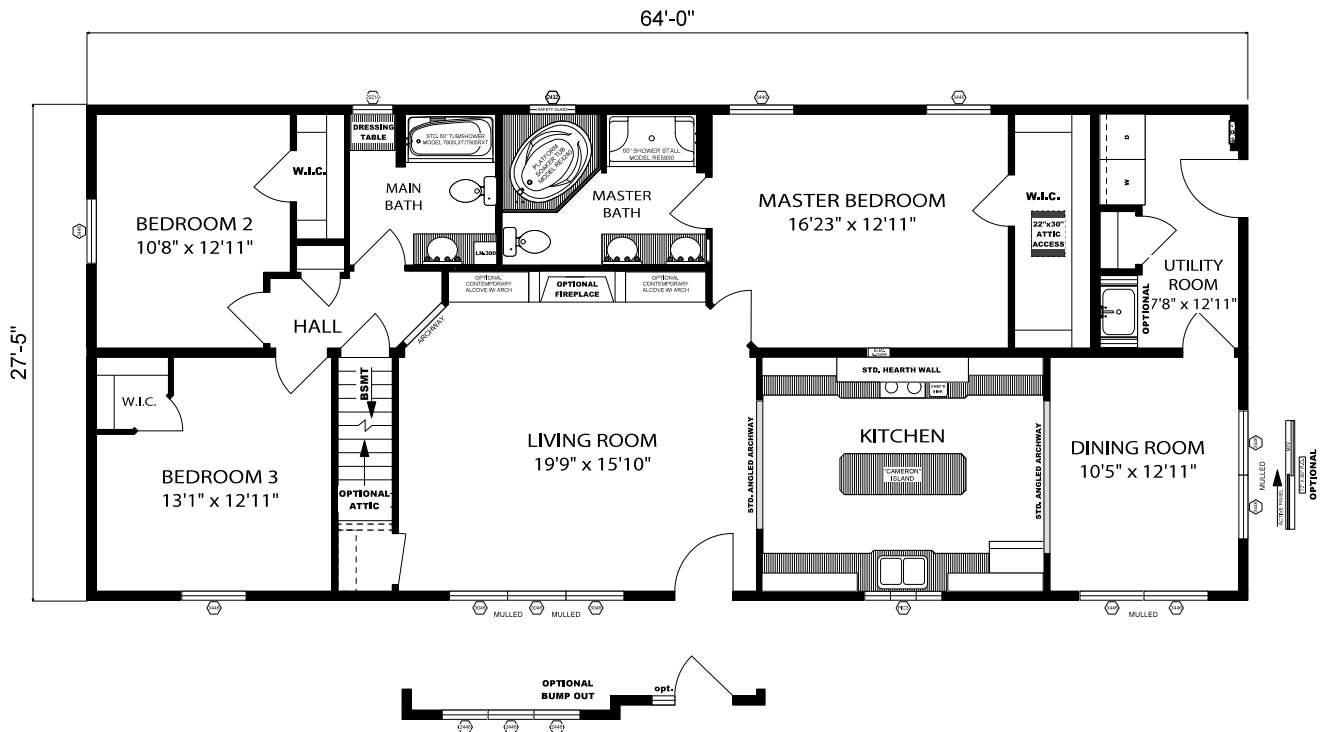

CHESAPEAKE-C

3 bedrooms | 2.0 baths | approx. 1,755 sq. ft.

PLEASANT VALLEY
HOMES

DESIGN FOR LIFE

CHESAPEAKE-C PHOTOS