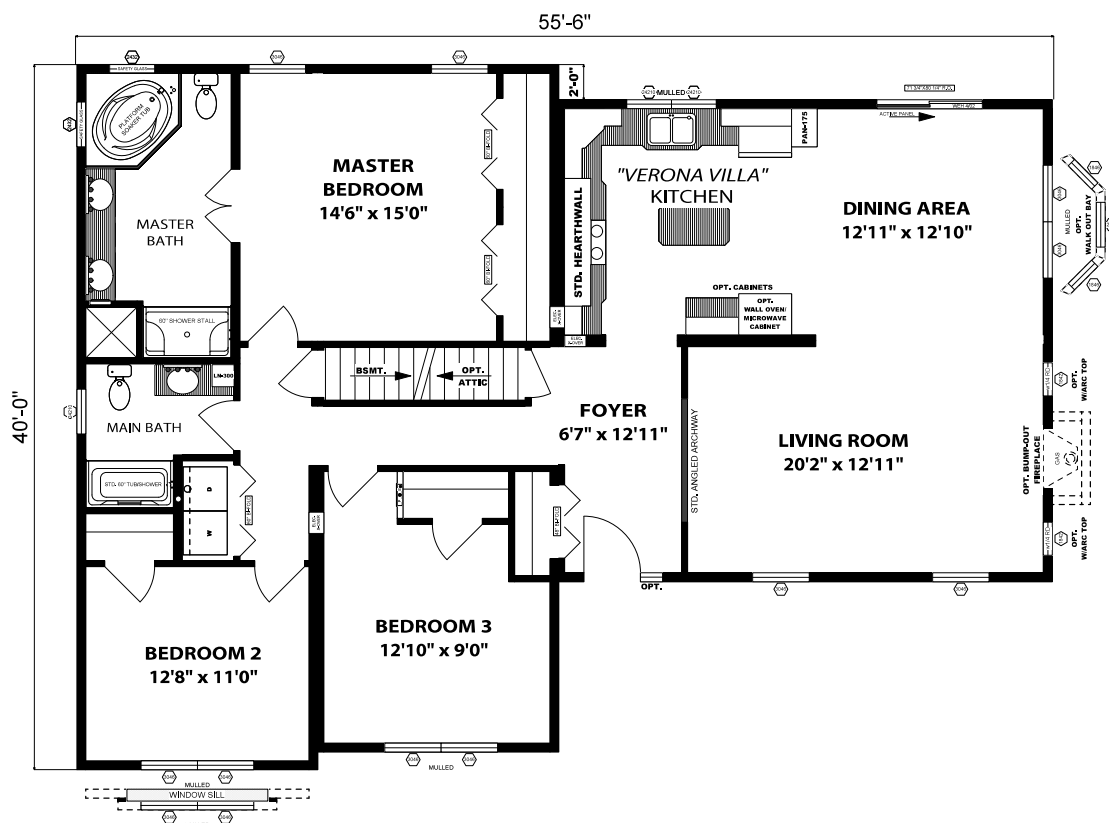

# BRIARCREST

3 bedrooms | 2.0 baths | approx. 1,851 sq. ft.

PLEASANT VALLEY  
HOMES  
DESIGN FOR LIFE

# BRIARCREST PHOTOS